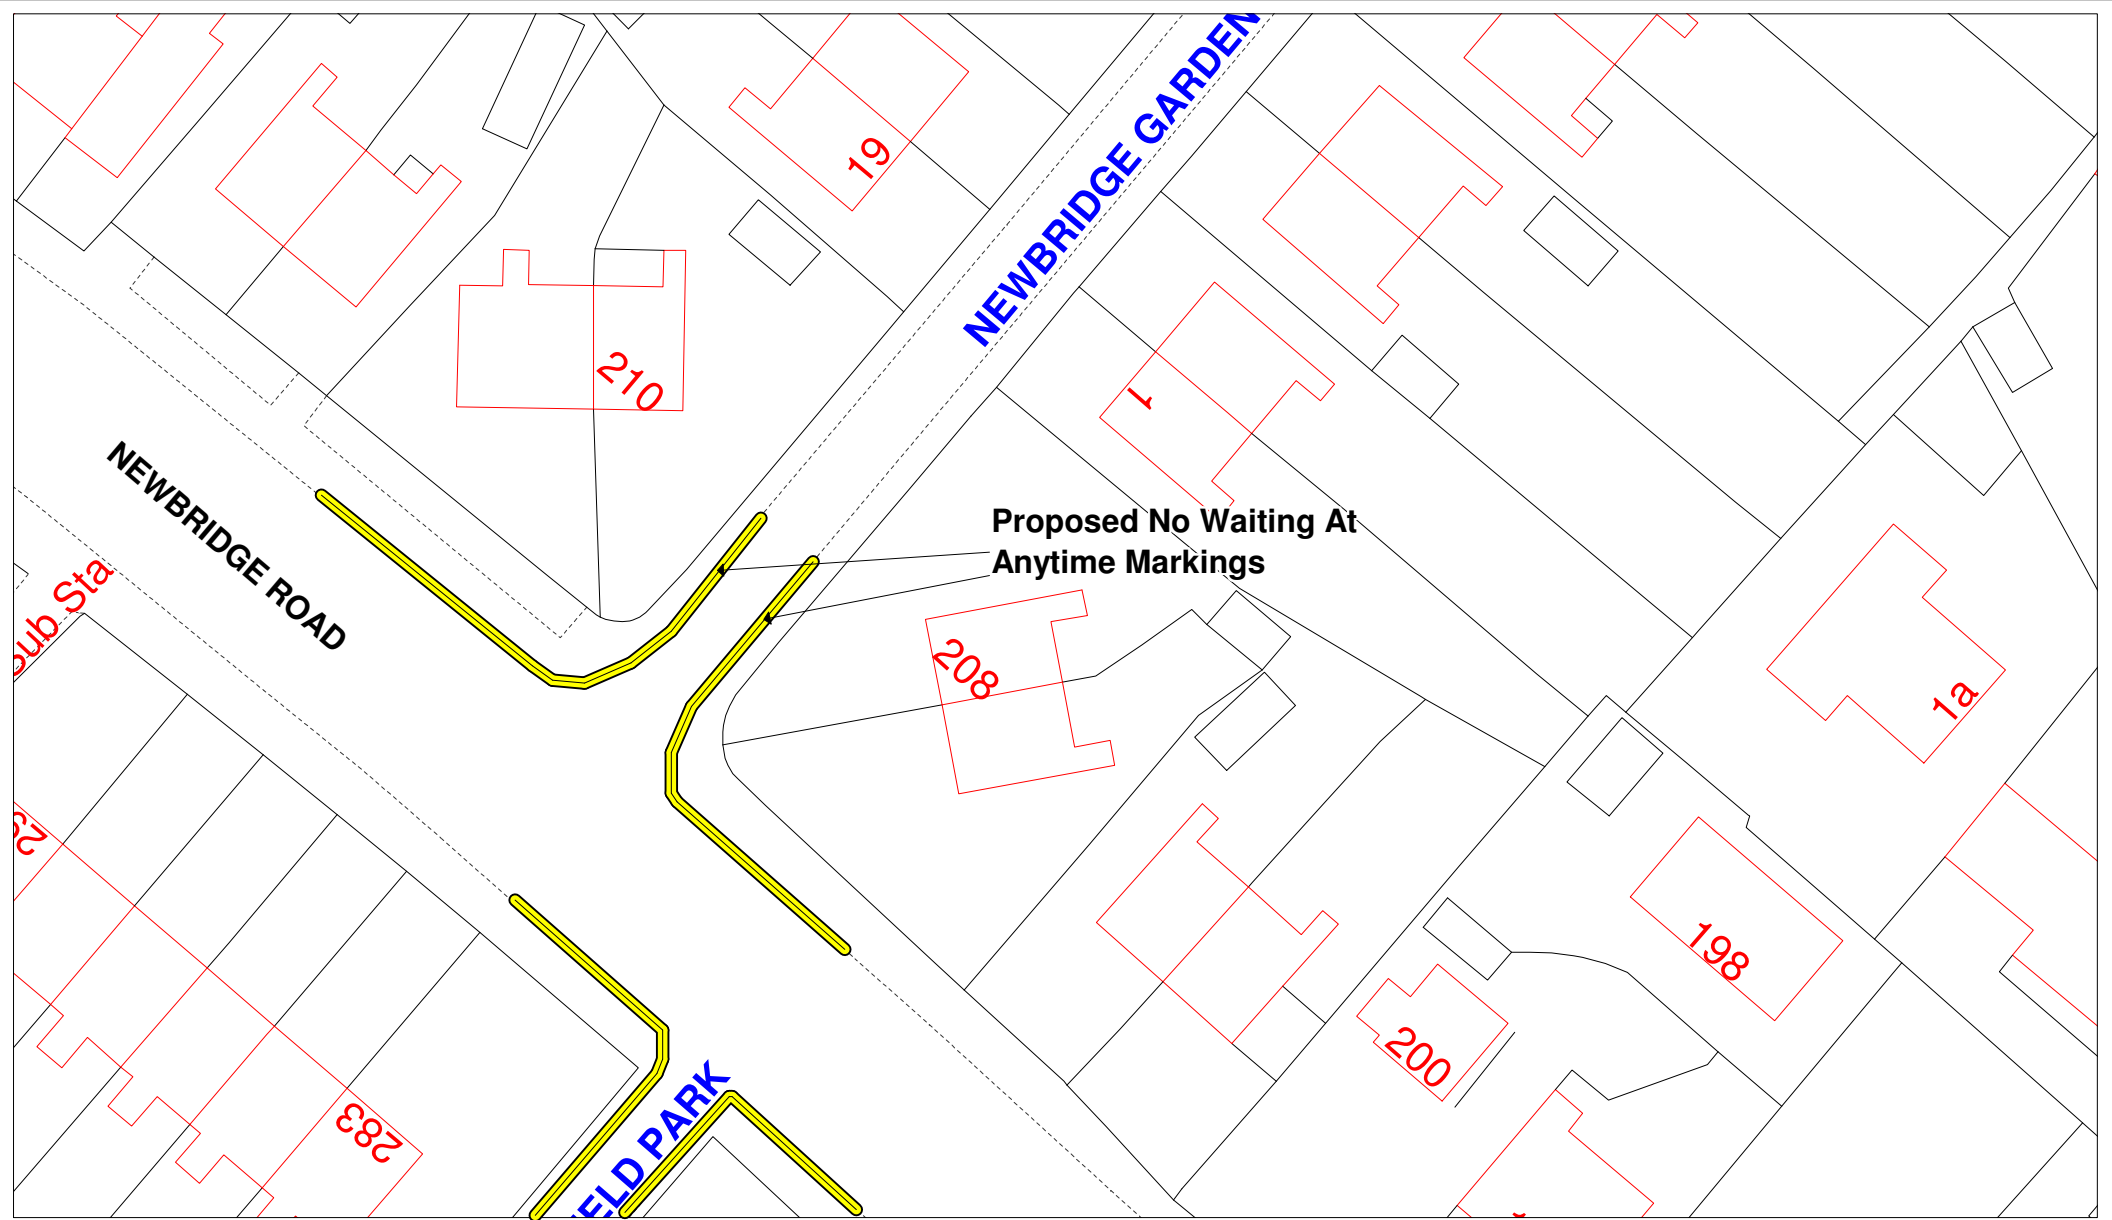

# Newbridge Gardens

Proposed No Waiting At Anytime

Compiled by on 26 July 2011

Scale 1:500

Bath & North East Somerset Council  
Riverside  
Temple Street  
Keynsham  
Bristol BS31 1LA  
Tel 01225 477000